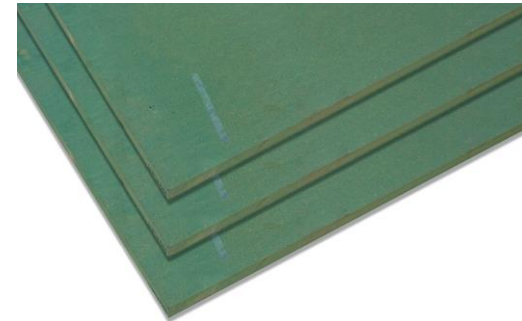

Action Tesa Plain MDF

- **Thickness** : 1.9mm to 25mm
- **Grade** : Interior & Exterior
- **Colour** : Wooden
- **Type** : Medium Density Board
- **Make/brand/origin** : Action Tesa, India

Action Tesa Pre-Laminated MDF

- **Thickness** : 5.5mm to 25mm
- **Grade** : Interior & Exterior
- **Colour** : According to Catalogue
- **Pattern** : OSL, BSL, ROUTER & BSB
- **Type** : Medium Density Board
- **Make/brand/origin** : Action Tesa, India

Action Tesa HDHMR

- **Thickness** : 3mm to 32mm
- **Grade** : Exterior
- **Colour** : Green
- **Type** : High Density Board
- **Make/brand/origin** : Action Tesa, India

Action Tesa Pre-laminated HDHMR

- **Thickness** : 3mm to 32mm
- **Grade** : Exterior
- **Colour** : According to Catalogue
- **Pattern** : OSL, BSL, OSR & BSB
- **Type** : High Density Board
- **Make/brand/origin** : Action Tesa, India

Bamboo Sheet

- **Thickness** : 3mm to 25mm
- **Size** : Multiple
- **Colour** : White
- **Type** : Bamboo Sheet
- **Make/brand/origin** : Imported

Popular Board

- **Thickness** : 2.5mm
- **Size** : Multiple
- **Colour** : White
- **Type** : Popular Board
- **Make/brand/origin** : Imported